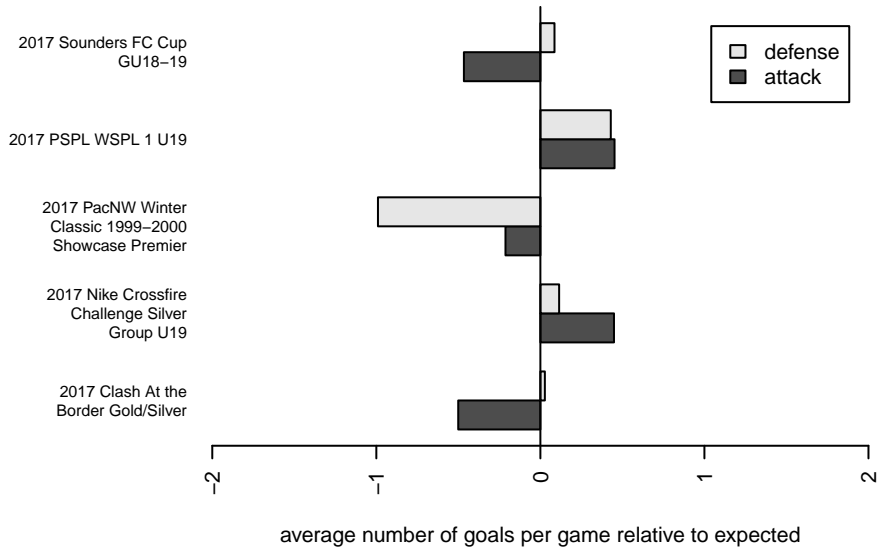

Performance relative to 13 month average