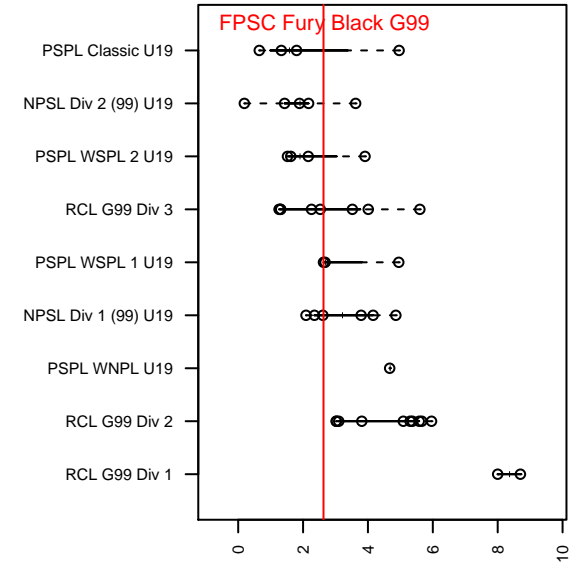

**attack and defense rating
relative to others at age
and all opponents in last 13 months**