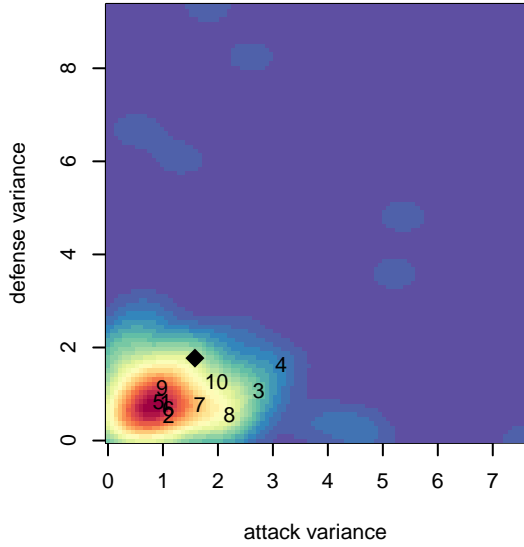

# FPSC Fury Black G99

Franklin Pierce SC  
 Tacoma, WA  
 G99 total strength=1618  
 attack=18.65 defense=15.51  
 fall league = PSPL WSPL 1 U19

alt names used:  
 FPSC Fury G99 Black  
 FPSC Fury G99 Black  
 FPSC FURY G99 BLACK  
 FPSC FURY G99 BLACK (WA)  
 FPSC Fury G99 Black

**FPSC Fury Black G99**  
 Dots are actual minus expected GF (blue circles) and GA (red triangles).  
 Blue line is smoothed change in attack strength. Red is smoothed change in defense strength.

**attack and defense variance (black dot)  
relative to other teams  
and top 10 in region**