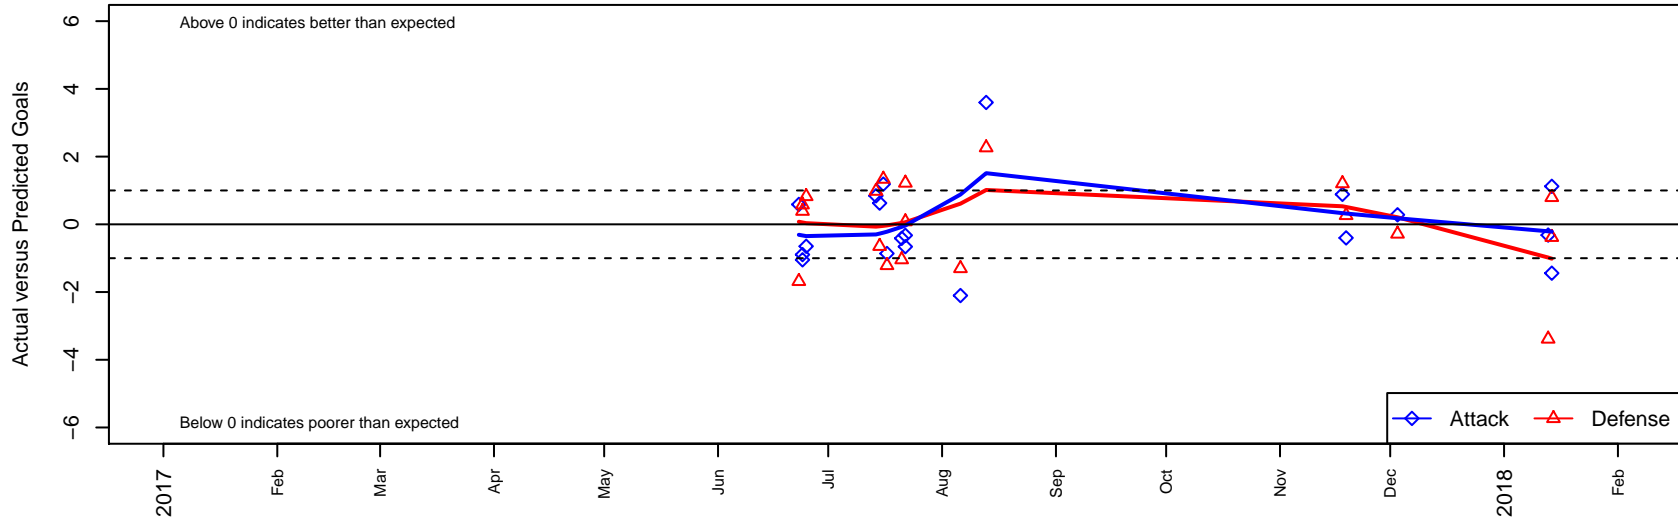

# FPSC Fury Black G99

Franklin Pierce SC  
 Tacoma, WA  
 G99 total strength=1618  
 attack=18.65 defense=15.51  
 fall league = PSPL WSPL 1 U19

alt names used:  
 FPSC Fury G99 Black  
 FPSC Fury G99 Black  
 FPSC FURY G99 BLACK  
 FPSC FURY G99 BLACK (WA)  
 FPSC Fury G99 Black

Venues played:  
 2017 Clash At the Border Gold/Silver  
 2017 Nike Crossfire Challenge Silver Group U1  
 2017 Sounders FC Cup GU18-19  
 2017 PSPL WSPL 1 U19  
 2017 PacNW Winter Classic 1999-2000 Show

**FPSC Fury Black G99**  
 Dots are actual minus expected GF (blue circles) and GA (red triangles).  
 Blue line is smoothed change in attack strength. Red is smoothed change in defense strength.

**attack and defense variance (black dot)  
relative to other teams  
and top 10 in region**