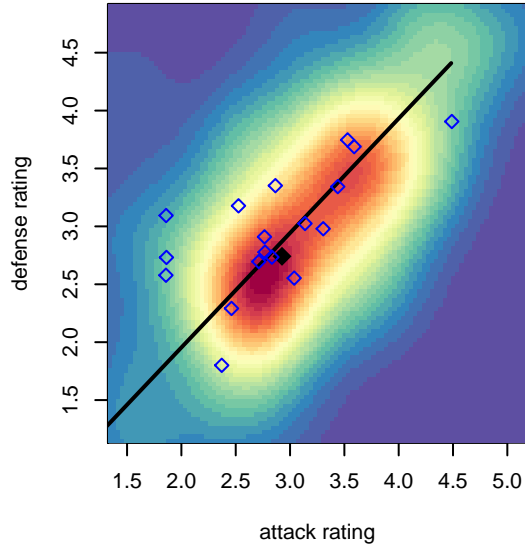

**attack and defense rating
relative to others at age
and all opponents in last 13 months**